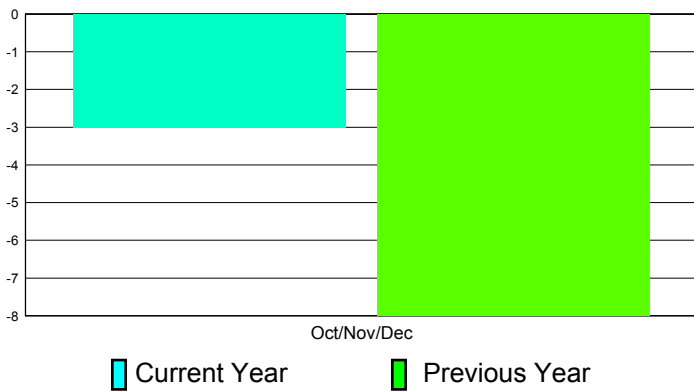

GMT Reports for District (or Undistricted) **District 306 A1**

GMT: M NAGARAJAN

Location: REP OF SRI LANKA

GMT CA: 6

CLUBS

**Club Results
2011-2012**

**Clubs
2010-2011**

Month	New Club Goal	Actual New Clubs	Actual Dropped Clubs	Gain/Loss of Clubs	Gain/Loss of Clubs
Oct/Nov/Dec	0	5	8	-3	-8
Totals	0	5	8	-3	-8

Club Results 2011-2012

Goal, New, Dropped, Gain/Loss

Comparison of Club Gain/Loss

Current Year Compared to the Previous Year

YTD Status Quo Clubs 2010-2011

Status Quo Clubs Compared to Status Quo Members

MEMBERSHIP