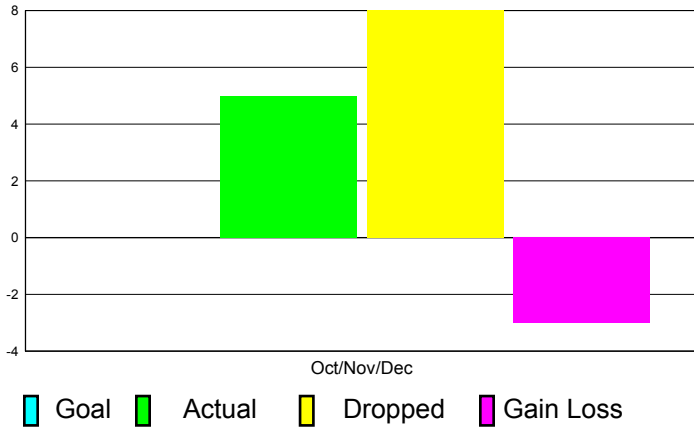

GMT Reports for District (or Undistricted) **District 306 A1**

GMT: M NAGARAJAN

Location: REP OF SRI LANKA

GMT CA: 6

CLUBS

**Club Results
2011-2012**

**Clubs
2010-2011**

Month	New Club Goal	Actual New Clubs	Actual Dropped Clubs	Gain/Loss of Clubs	Gain/Loss of Clubs
Oct/Nov/Dec	0	5	8	-3	-8
Totals	0	5	8	-3	-8

Club Results 2011-2012

Goal, New, Dropped, Gain/Loss

Comparison of Club Gain/Loss

Current Year Compared to the Previous Year

YTD Status Quo Clubs 2010-2011

Status Quo Clubs Compared to Status Quo Members

MEMBERSHIP