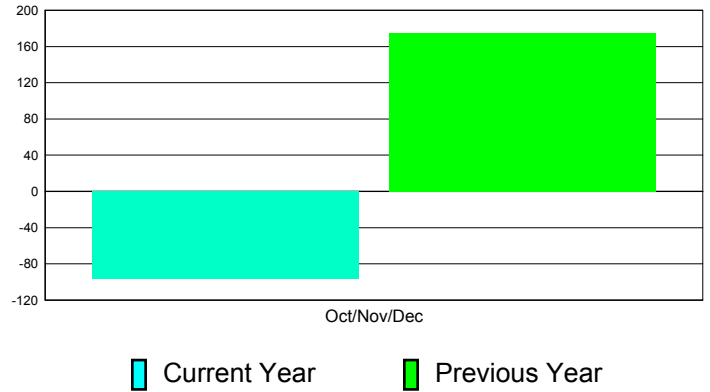

Comparison of Membership Gain/Loss

Current Year Compared to the Previous Year