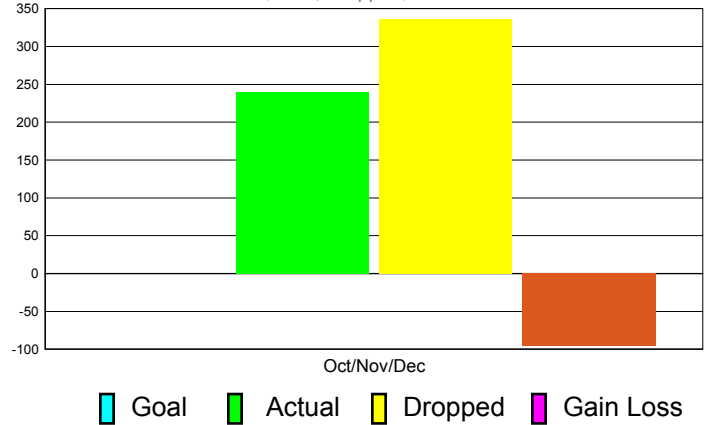

Membership Results 2011-2012

Goal, New, Dropped, Gain/Loss