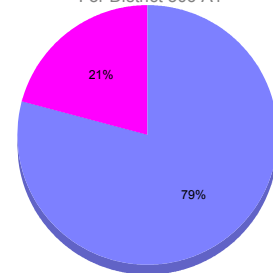

Membership Results 2011-2012

Goal, New, Dropped, Gain/Loss

Comparison of Membership Gain/Loss

Current Year Compared to the Previous Year

Gender Comparison 2010-2011

For District 306 A1

Oct/Nov/Dec

Male Female